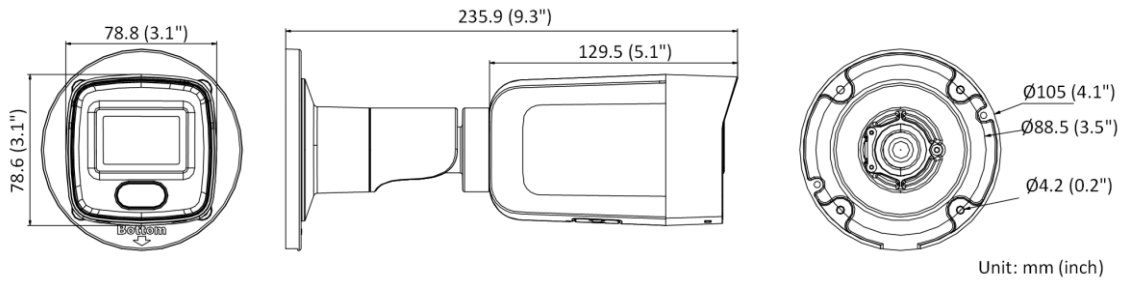

▪ **Dimension**

▪ **Accessory**

▪ **Optional**

DS-1275ZJ-SUS Vertical Pole Mount	DS-1276ZJ-SUS Corner Mount	DS-1280ZJ-S Junction Box